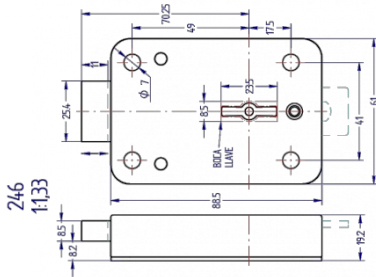

246

LOCK CLASS "A"

Lock under certification EN 1300 Class A with 11mm bolt throw.

- AGA supplies as a standard the lock with 2 keys AGA-15G.
- Prepared for union with the vault bolt (256, 257).
- Different length of key pins available.
- Lock with key guide available fixed in the cover plate.

Options which exclude certification:

- Not key retained when in open position.
- Locks keyed alike.
- Masterkeyed.

TYPE OF LOCK MECHANICAL

LOCK SYSTEM BLOCKING

N° OF COMBINATIONS 190.000

POSSIBILITY OF MASTERKEY YES

N° OF TRAINED COMBINATIONS Check availability

WEIGHT (grs.) 360

CERTIFICATES VdS (Germany)
A2P (France)

INSTALLATION POSITIONS